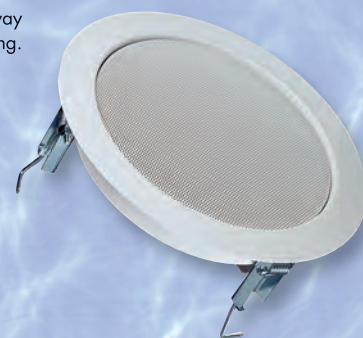

VISATON CEILING SPEAKER 17 CM

HiFi ceiling speaker equipped with a 2-way coaxial driver and quick-snap-in mounting.

- Impedance: 8 Ohm
- Rated power: 50 W
- Maximum power: 70 W
- Pressure level: 90 dB
- Resonance freq.: 50-20.000 Hz
- Cutout diameter: 200 mm
- Built-in depth: 84 mm