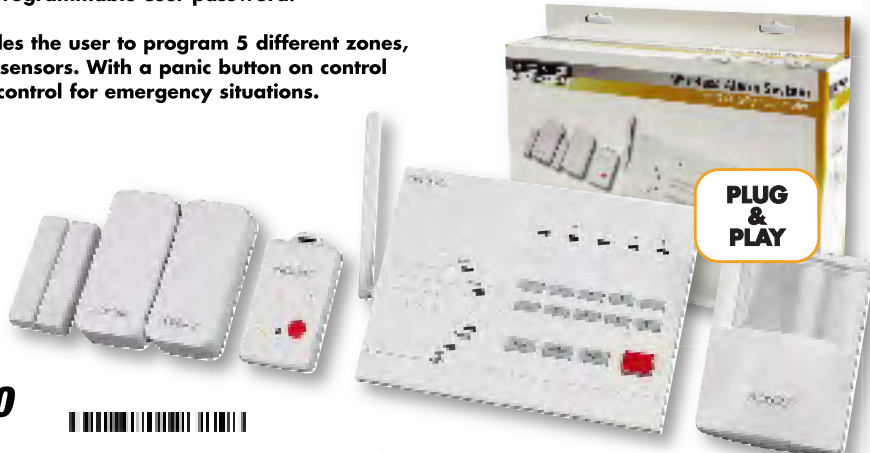

Sophisticated and easy to use wireless alarm system with built-in telephone dialer. In case of an intrusion, the system will trigger an alarm sound, and directly call the programmed numbers. The incorporated alert mode alerts the user when something is happening inside the house. It's easy to check the system and sensors status by calling in and entering a programmable user password.

This system enables the user to program 5 different zones, and use up to 10 sensors. With a panic button on control panel and remote control for emergency situations.

- Built-in telephone dialer
- Alert/alarm mode
- Up to 5 programmable zones
- System check by phone

SEC-ALARM200

111,90

KÖNIG WIRELESS DOOR/WINDOW SENSOR

Wireless door and window sensor for use with the SEC-ALARM200 alarm system.

- Frequency: 433 MHz
- Power: CR2032 battery (included)