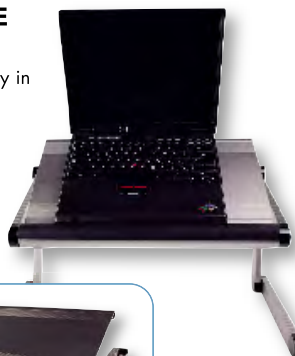

KONIG NOTEBOOK BAG 15.4"

- Material: 1680D nylon
- Notebook: 15.4" and 17"
- Shoulderbelt: Yes
- Hand grip: Yes
- Dividers: 2
- Front pocket: 2
- Back pocket: 1
- Accessory pocket: 3
- Inner dimensions: 400x330x60 mm
- Outer dimensions: 420x380x90 mm

Ordercode: Suitable for: Qty: Price:
KN-NBB300 15.4" **18.55**

KN-NBB310 17" **21.25**

KÖNIG NOTEBOOK BACKPACK

- Material: 900D nylon
- Notebook: 15.4"
- Shoulderbelt: Yes
- Hand grip: Yes
- Dividers: 1
- Front pocket: 1
- Back pocket: 1
- Accessory pocket: 1
- Inner dimensions: 365x310x60 mm
- Outer dimensions: 420x310x100 mm

Ordercode: Colour: Qty: Price:
KN-NBB90 Silver **22.35**

KN-NBB92 Black **22.40**

KÖNIG NOTEBOOK BAG

- Material: 900D nylon
- Notebook: 15.4"
- Shoulderbelt: Yes
- Hand grip: No
- Dividers: 1
- Accessory pocket: Yes
- Inner dimensions: 280x340x40 mm
- Outer dimensions: 300x410x90 mm

Ordercode: Colour: Qty: Price:
KN-NBB82 Green **13.40**

KN-NBB83 Blue **13.40**

KÖNIG MULTIFUNCTIONAL NOTEBOOK TABLE

With this adjustable notebook table you can even work ergonomically in bed or while sitting on the couch.

- Material: Aluminum
- Panel Size: 45 x 25 cm
- Size Folded: 56 x 30 x 4.65 cm
- Weight: 2.2 kg
- Product Bearing: 15 kg

CMP-NBTABLE10

44.70

KÖNIG FLEXIBLE USB NOTEBOOK LIGHT

- For extra lighting on and around your notebook
- With flexible neck
- USB connection

CMP-USBLIGHT

10+ 2.55

KÖNIG USB 2.0 NOTEBOOK COOLING PAD

This aluminum cooling pad is especially designed for extra heat dissipation which will result in a better performing notebook. It features USB 2.0 ports and storage drawers.

- Rated speed: 1500± 10%
- Airflow: 12.5 CFM
- Noise level: <16.9 dB(A)
- Dimensions: 70 x 70 x 1

CMP-COOLER101

23.90

KÖNIG EXTENDABLE NOTEBOOK COOLER