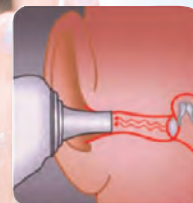

HQ DUSTBAG

Ordercode: **W7-52252/HQ** Content: Rowenta Packaging: Bully 5 Qty: Price: **5 / 4.25**

HQ FILTER+ DUSTBAGS

Ordercode: **W7-51416/HQFP** Content: Miele Packaging: FJM-GN-H 4+1MF+1F Qty: Price: **5 / 4.20**

Ordercode: **W7-51416/HQFP2** Content: Miele Packaging: FJM-GN-H 10+1MF+1FF Qty: Price: **5 / 8.45**

HQ HEPA FILTER FOR MIELE S4000/5000

This special Hepa filter absorbs even the smallest dust parts.

· Alternative for: SF-AH50 - 7226170 Miele

W7-54903-HQ

4+ **10.90**

COMBI FLOOR TOOL ECONOMY

ø 32mm

Suitable for: Electrolux, Fam, Holland Electro, Nilfisk, Numatic

W7-61061-EC

5+ **5.35**

HQ COMBI FLOOR TOOL EC

- With vario adaptor
- For almost all types of vacuum cleaners
- Vario adaptor with rubber gasket
- Metal bottom plate

W7-61501-ECBL

5+ **5.95**

KÖNIG INFRARED IN-EARTHERMOMETER

Very accurate in-ear thermometer.

- Measurement time: 1 sec
- Accuracy: +/- 0.2 °C
- Memory: 10 measurements
- Power: 1 x 3 V lithium battery (CR2032)

HC-EARTHERM60

15.90

PRF AIR DUSTER

- Non-flammable, compressed air to remove dust and dirt
- Suitable for electronic equipment like computers, keyboards, printers, radio and TV sets, VCRs etc
- Content: 400 ml

PRF DUST/520NF

10.28

PRF FOAM CLEANER

- Powerful cleaning foam for multifunctional usage
- Removes dust and grease from glass, wood, metal, etc.
- Application: plastic, windows, mirrors, wood, paintwork

PRF BOOST/520

6.35

PRF LCD/TFT/PLASMA CLEANER

- Special cleaner for LCD/TFT and plasma screens
- Non-flammable and with spray pump
- Content 85 ml

PRF LAPTOP

6.40