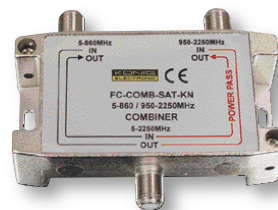

FC-COMB-SAT-KN

10+ 2,40