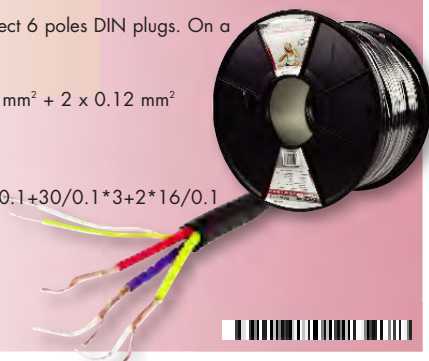

KÖNIG PROFESSIONAL VIDEO CABLE

Professional video cable to connect 6 poles DIN plugs. On a 100 m reel.

- Conductors: 3 x 0.12 mm² + 2 x 0.12 mm²
- External dimensions: 6.0 mm
- Reel: 100 m
- Colour: Black
- Structure: RGB 16/0.1+30/0.1*3+2*16/0.1

KN-VC001

100+ **0,78**