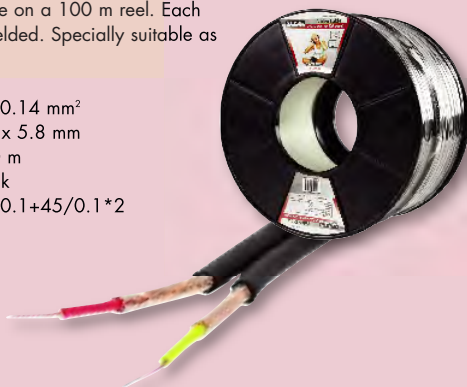

König Cables On Reel

König offers a broad assortment cables and connectors, and the two brands HQ and König offer a wide choice in quality and price. The new König cables on reel are a further expansion of our assortment. We now offer high quality audio, microphone, video and coax cables on 100 meter reels.

HIGHLIGHT

KÖNIG PROFESSIONAL FLAT AUDIO CABLE

Professional flat audio cable on a 100 m reel. Each conductor is separately shielded. Specially suitable as audio cables.

- Conductors: 2 x 0.14 mm²
- External dimensions: 2.9 x 5.8 mm
- Reel: 100 m
- Colour: Black
- Structure: 18/0.1+45/0.1*2

KN-AC001

100+ **0,38**

KÖNIG PROFESSIONAL MICROPHONE CABLE

Professional balanced microphone cable for sound reproduction (XLR-suitable) on a 100 m reel.

- Conductors: 2 x 0.25mm²
- External dimensions: 6.0 mm
- Reel: 100 m
- Colour: Black
- Structure: 2*8/0.2+96/0.10 with cotton

KN-MC001

100+ **0,55**

KÖNIG PROFESSIONAL THICK AUDIO CABLE

Professional flat audio cable with special shield and insulated cores in cellular polyethylene. Especially suitable for use with gold plated RCA plugs.

- Conductors: 2 x 0.25 mm²
- External dimensions: 4.2 x 8.4 mm
- Reel: 100 m
- Colour: Black
- Structure: 8/0.2+96/0.10*2

KN-AC002

100+ **0,85**

KÖNIG FLEXIBLE MICROPHONE CABLE

Professional balanced microphone cable, with improved enforcement making it more flexible. The cable is 100% shielded and suitable for professional use (XLR-suitable). On a 100 m reel.

- Conductors: 2 x 0.35mm²
- External dimensions: 6.3 mm
- Reel: 100 m
- Colour: Black
- Structure: 2*0.35²+96/0.10TC

KN-MC002

100+ **0,60**

KÖNIG PROFESSIONAL SHIELDED AUDIO CABLE

Professional flat individually shielded audio cable on a 100 m reel.