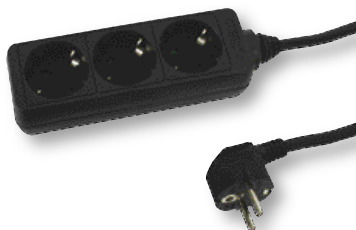

HQ POWER STRIP SCHUKO

3-way power strip with child safe metal spring mechanism.

- 3G1.5 mm² H05VV-F 4-75
- 220 - 240 V
- Max. 16 A / 3500 W