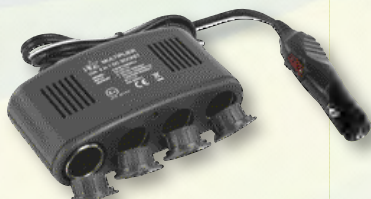

HQ-INV600W/12

1+ **68,00**

HQ 4-WAY CAR SPLITTER 12V + USB

4-Way multiplier car socket with extra USB outlet and lighter socket.

- Input voltage: 12 V DC
- Output voltage: 3x 12 V DC - 10 A Fuse
- Output voltage: 1x 12 V DC
- Output voltage USB: 5 V
- Output current USB: 1000 Ma
- Dimensions: 133x73x40 mm

P.SUP.CARSPL4

1+ **9,25**

TRAVEL ADAPTER SET 4 PLUGS

- For usage of a charger, toothbrush or shaver in other countries
- Suitable for South Europ, USA, France and UK

EL-TRAVELSET01

10+ **3,55**

HQ 6 PORT AUDIO/VIDEO TO HDMI SWITCH + CONVERTER