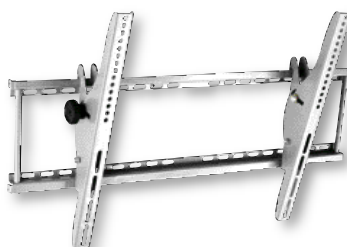

HQ TILTABLE WALLBRACKET

- Screensize: 34" to 63"
- Distance to the wall: 76 mm
- Max. weight: 75 kg
- Material: Steel
- Turnable: No
- Tilttable: 15°

TVS-PLSM210/HQ
2+ 33,50