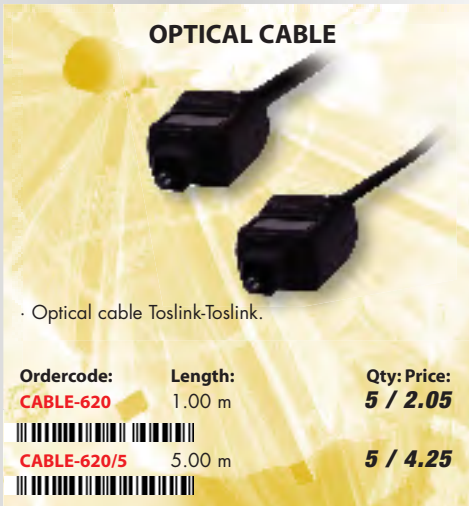

- Connectors: HDMI male
- AWG: 30
- Mounting: Soldering
- Outer material: Plastic
- Number of contacts: 19
- Cable protector: Yes
- Goldplated: Yes

VC-009G-30AWG
5+ 1.95

HDMI 19PIN DVI-D MALE CABLE

- HDMI 19pin male to DVI-D
- Nickel plated plugs

Ordercode:	Length:	Qty:	Price:
CABLE-551/1.5	1.50 m	5	3.85
CABLE-551/2.5	2.50 m	5	4.40
CABLE-551/10	10.0 m	5	10.18

OPTICAL CABLE

- Optical cable Toslink-Toslink.

Ordercode:	Length:	Qty:	Price:
CABLE-620	1.00 m	5	2.05
CABLE-620/5	5.00 m	5	4.25

HIGH-END OPTICAL CABLE

- High-end optical cable with on both ends a professional Toslink plug.

Ordercode:	Length:	Qty:	Price:
CABLE-623	1.00 m	5	3.50
CABLE-623/5	5.00 m	4	6.18

HDMI CABLE 19PIN - DVI MALE