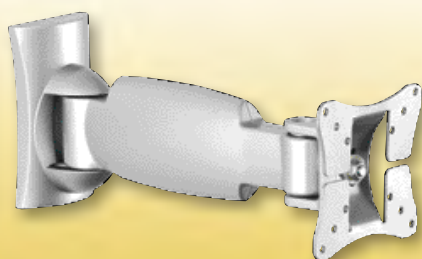

HQ SILVER OPTICAL 3 PORT SWITCH

HQSSOPTSW1

5+ 6,70

HQ LCD BRACKET

- Screensize: 10" to 23"
- Distance to the wall: 106-349 mm
- Max. weight: 15 kg
- Material: Steel
- Turnable: 180°
- Tilttable: 20°
- VESA 50/75/100/200