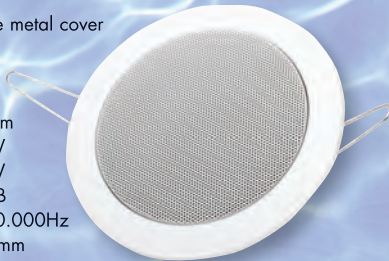

VISATON DL10 CEILING MOUNT - 10 CM

Ceiling-mounted speaker with white metal cover (RAL 9010). Suitable for use in all types of hollow ceilings.

- Impedance: 8 Ohm
- Rated power: 20 W
- Maximum power: 30 W
- Mean sound pressure level: 86 dB
- Resonance frequency: 75-20.000Hz
- Cut out diameter: 110 mm
- Built in depth: 43 mm