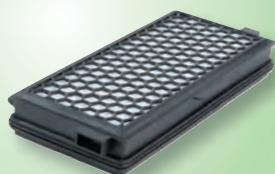

HQ HEPA FILTER FOR MIELE S4000/5000

This special Hepa filter absorbs even the smallest dust parts.

· Alternative for: SF-AH50 - 7226170 Miele

W7-54903-HQ