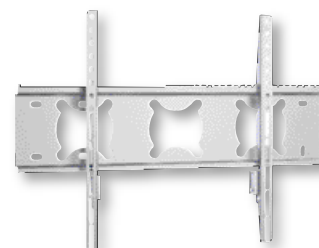

TVS-LCD220/HQ
14,80

HQ TILTABLE WALLBRACKET

- Screensize: 34" to 63"
- Distance to the wall: 76 mm
- Max. weight: 75 kg
- Material: Steel
- Turnable: No
- Tilttable: 15°

TVS-PLSM210/HQ
2+ 33,50

HQ FIXED UNIVERSAL PLASMA AND LCD WALL MOUNTING BRACKET